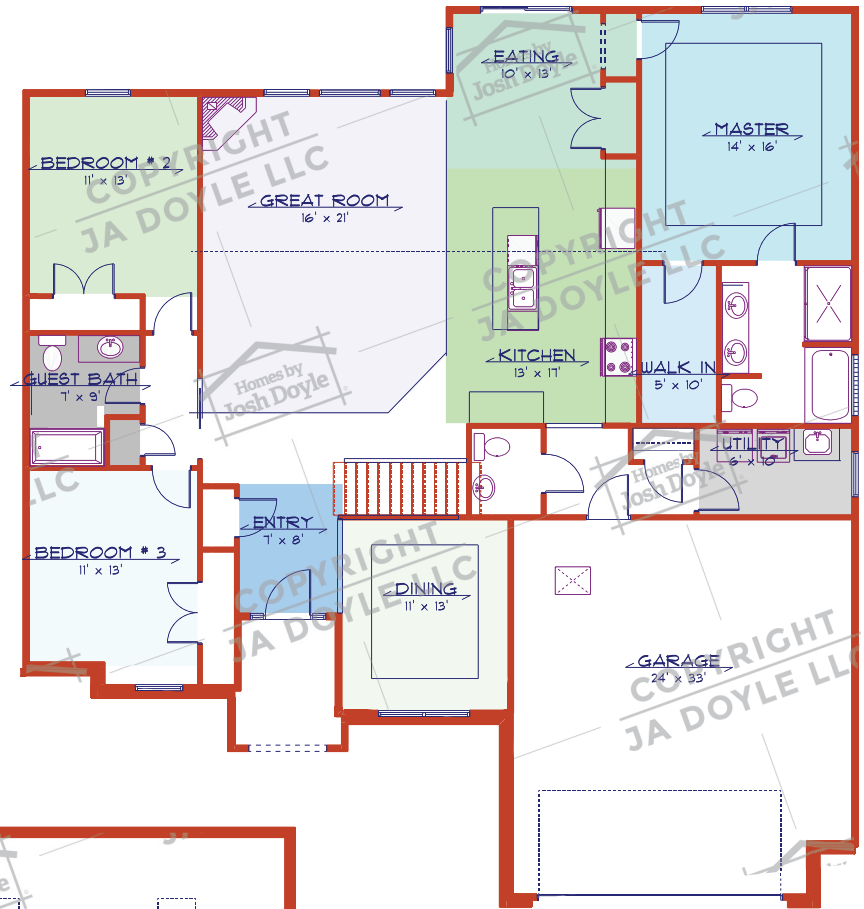

The **NEW MEXICO**

Ranch | 2042 SqFt | 3 Beds | 2.5 Baths

True custom. From design to finish.

It all starts with the design, and at Homes by Josh Doyle, you can choose and modify one of our many plans, or start fresh with your own ideas. Let Josh design your custom dream home for **FREE**. All of our homes are built for each customer based on their specific wants, needs and budget.

Schedule your **FREE design and estimate today!**

SIDE ELEVATIONS

1ST FLOOR

Our homes are designed with an open concept. We do this to share living space and experience with your family, make your home feel larger, and to allow natural light throughout.