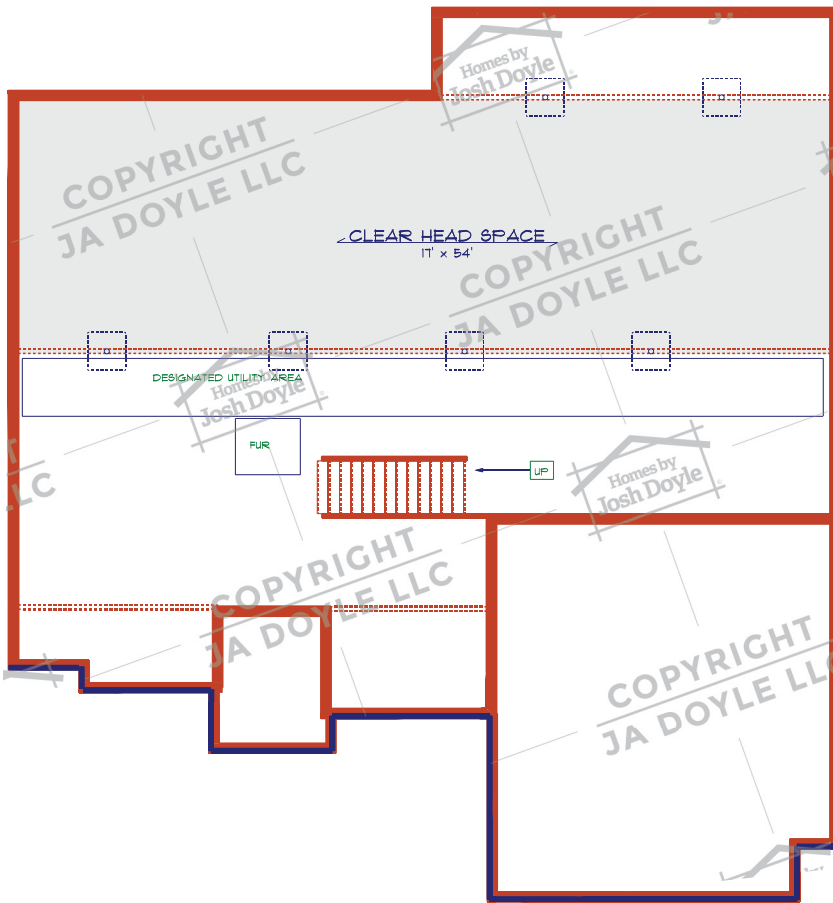

The **NEW MEXICO**

Ranch | 2042 SqFt | 3 Beds | 2.5 Baths

True custom. From design to finish.

It all starts with the design, and at Homes by Josh Doyle, you can choose and modify one of our many plans, or start fresh with your own ideas. Let Josh design your custom dream home for **FREE**. All of our homes are built for each customer based on their specific wants, needs and budget.

Schedule your **FREE design and estimate today!**

SIDE ELEVATIONS

1ST FLOOR

Our homes are designed with an open concept. We do this to share living space and experience with your family, make your home feel larger, and to allow natural light throughout.