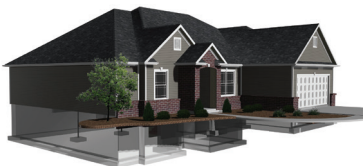

The **NEW MEXICO**

Ranch | 2042 SqFt | 3 Beds | 2.5 Baths

True custom. From design to finish.

It all starts with the design, and at Homes by Josh Doyle, you can choose and modify one of our many plans, or start fresh with your own ideas. Let Josh design your custom dream home for **FREE**. All of our homes are built for each customer based on their specific wants, needs and budget.

Schedule your **FREE design and estimate today!**

SIDE ELEVATIONS

1ST FLOOR

Our homes are designed with an open concept. We do this to share living space and experience with your family, make your home feel larger, and to allow natural light throughout.