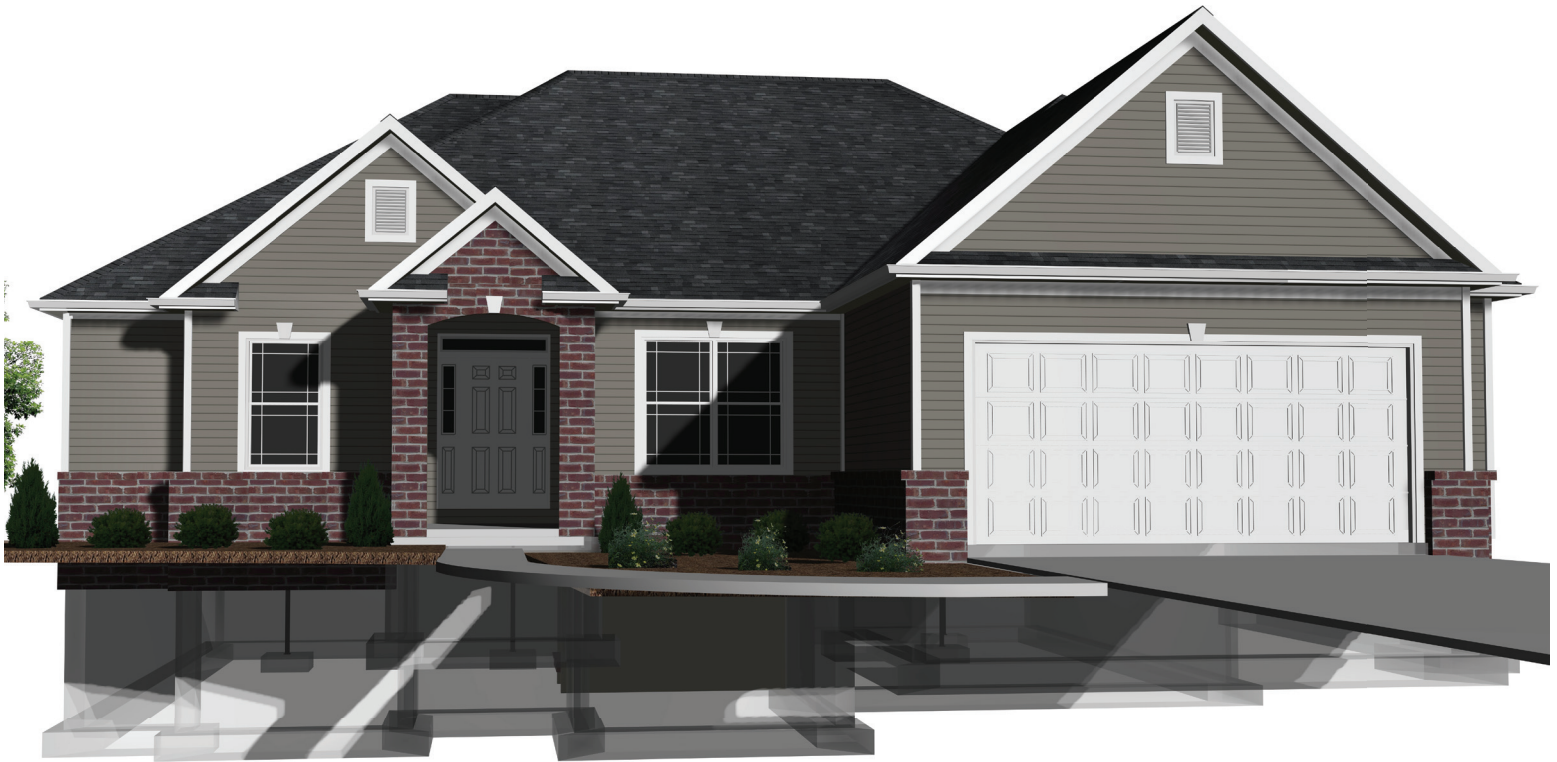

The **NEW MEXICO**

Ranch | 2042 SqFt | 3 Beds | 2.5 Baths

True custom. From design to finish.

It all starts with the design, and at Homes by Josh Doyle, you can choose and modify one of our many plans, or start fresh with your own ideas. Let Josh design your custom dream home for **FREE**. All of our homes are built for each customer based on their specific wants, needs and budget.

Schedule your **FREE design and estimate today!**

SIDE ELEVATIONS

1ST FLOOR

Our homes are designed with an open concept. We do this to share living space and experience with your family, make your home feel larger, and to allow natural light throughout.