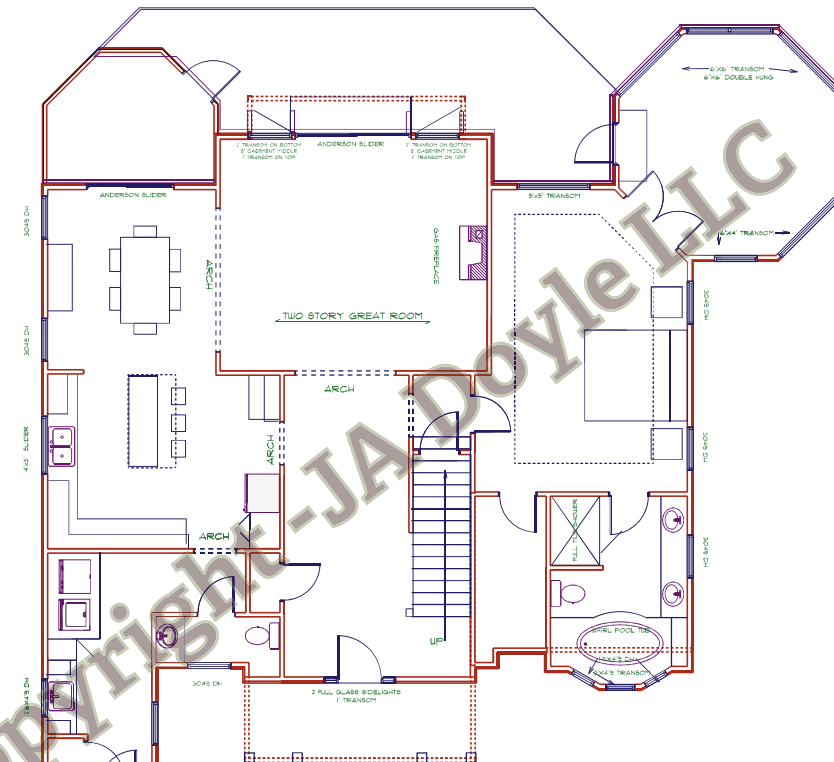

# The 2958 Tabernilla

True Custom, from design to finish. A lasting quality investment.

2958 Square feet

2 Story

3 Bedrooms

2.5 Bath

First Floor

Second Floor