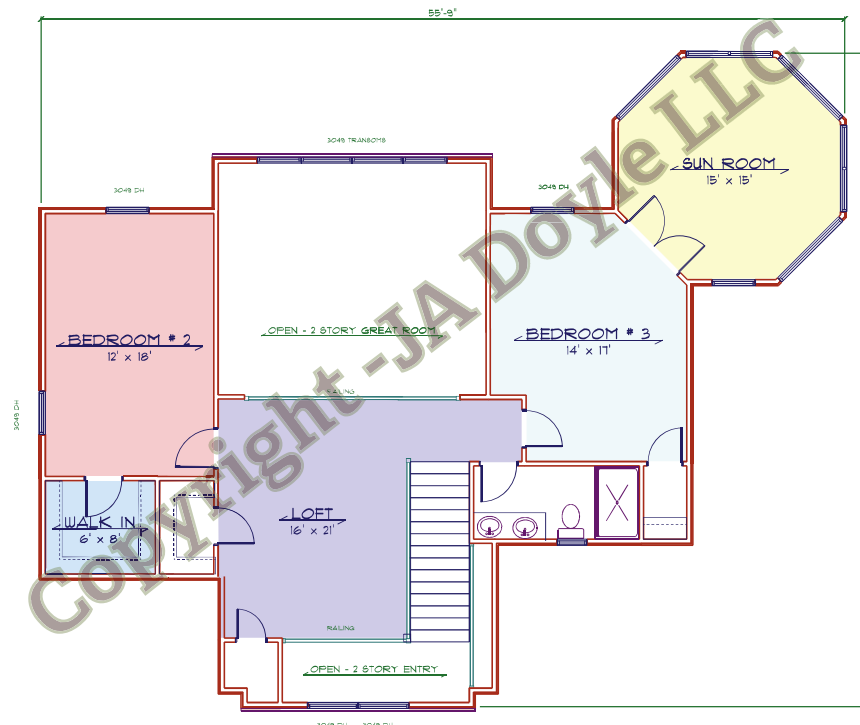

# The 2958 Tabernilla

True Custom, from design to finish. A lasting quality investment.

2958 Square feet

2 Story

3 Bedrooms

2.5 Bath

First Floor

Second Floor