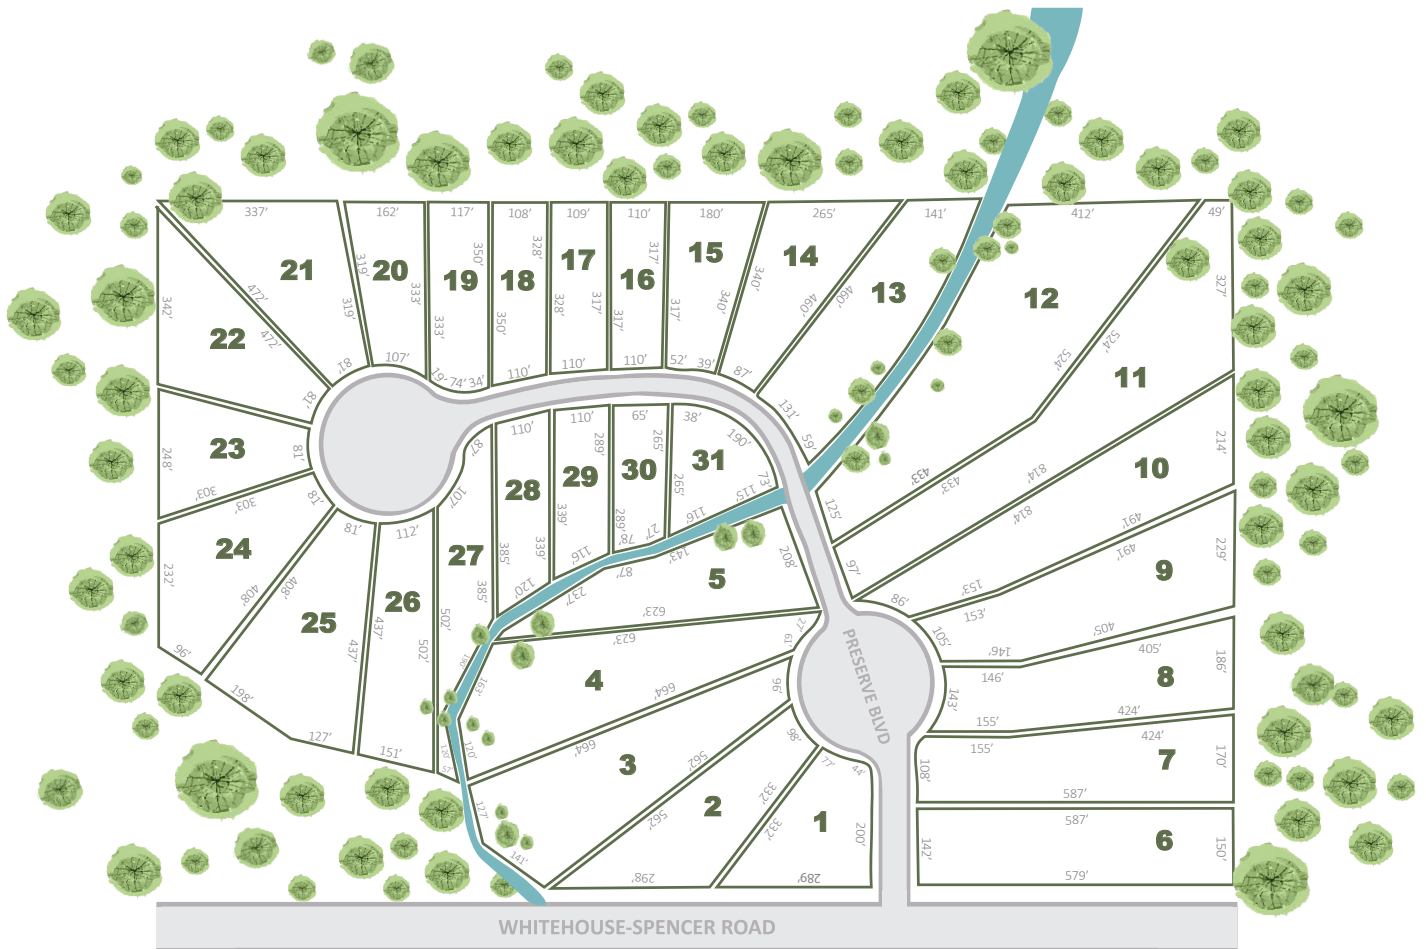

Homes by
Josh Doyle

THE
PRESERVE

Whitehouse, OH

*For exact lot dimensions, restrictions, easements, etc., contact Homes by Josh Doyle.

THE PRESERVE

The Preserve is located in the Oak Openings region and boasts lots from one to four acres. Each lot has many mature trees near Swan Creek. These large lots allow for maximum privacy but also have the convenience of amenities like natural gas, sewer and city-water. Stop into one of our model homes to reserve your lot today!

Visit our website for the latest lot availability.

419.705.1091 | HomesByJoshDoyle.com