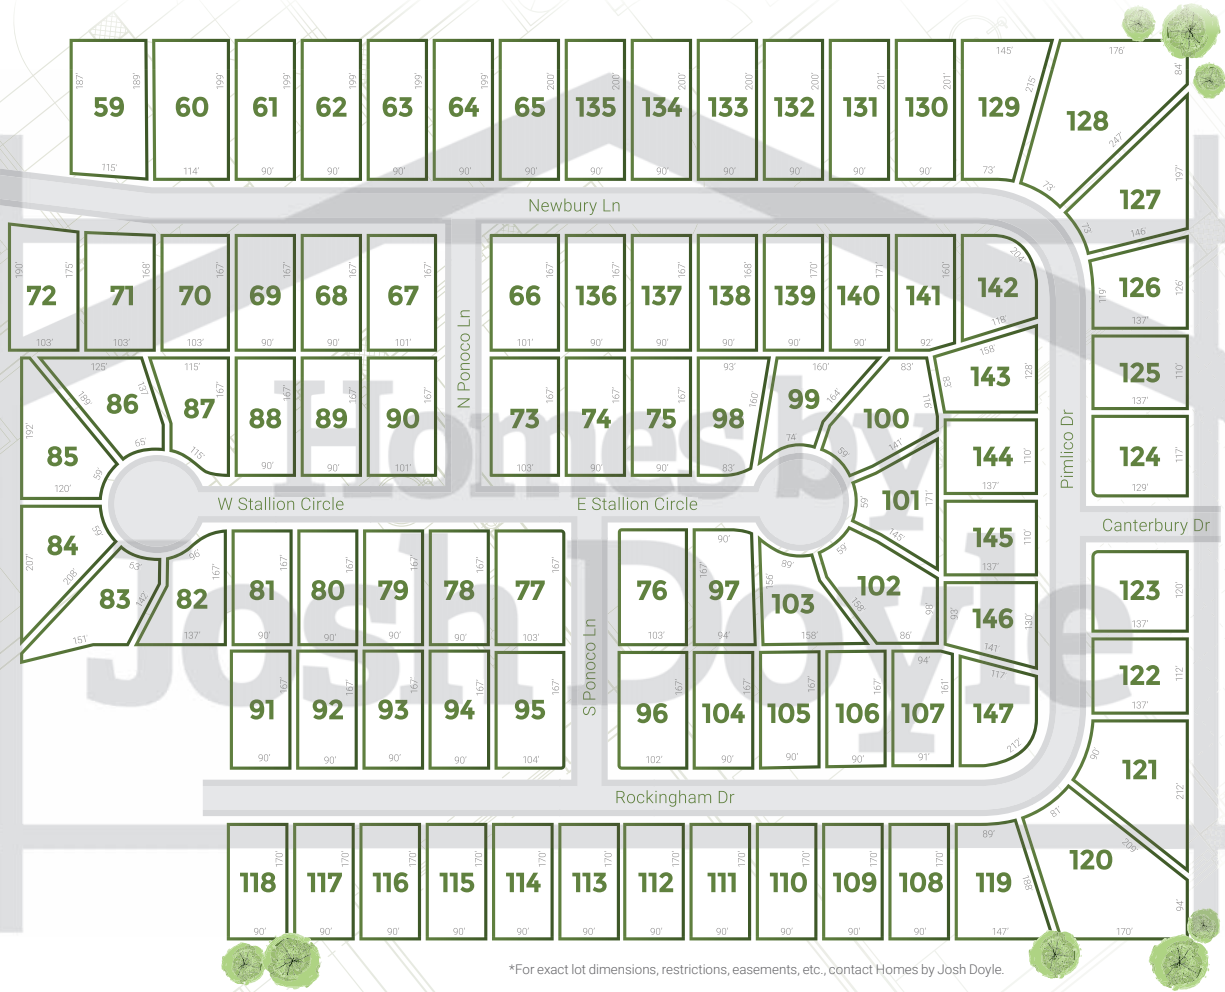

# Steeplechase

\*For exact lot dimensions, restrictions, easements, etc., contact Homes by Josh Doyle.

## STEEPLECHASE

Steeplechase is a beautiful community between Whitehouse & Waterville, Ohio. With entrances on Bucher Rd or Dutch road, it is adjacent to the Wabash Cannon bike trail and is a prime location for any active family. Large lots and a convenient location makes this subdivision a welcoming place to call home. Stop into one of our model homes to reserve your lot today!

The **COLORADO**

The **DURANGO**

The **BRECKENRIDGE**

The **DENVER**

The **WINDSOR**

The **OAK HARBOR**

The **LIBERTY CENTER**

The **BOMBAY**