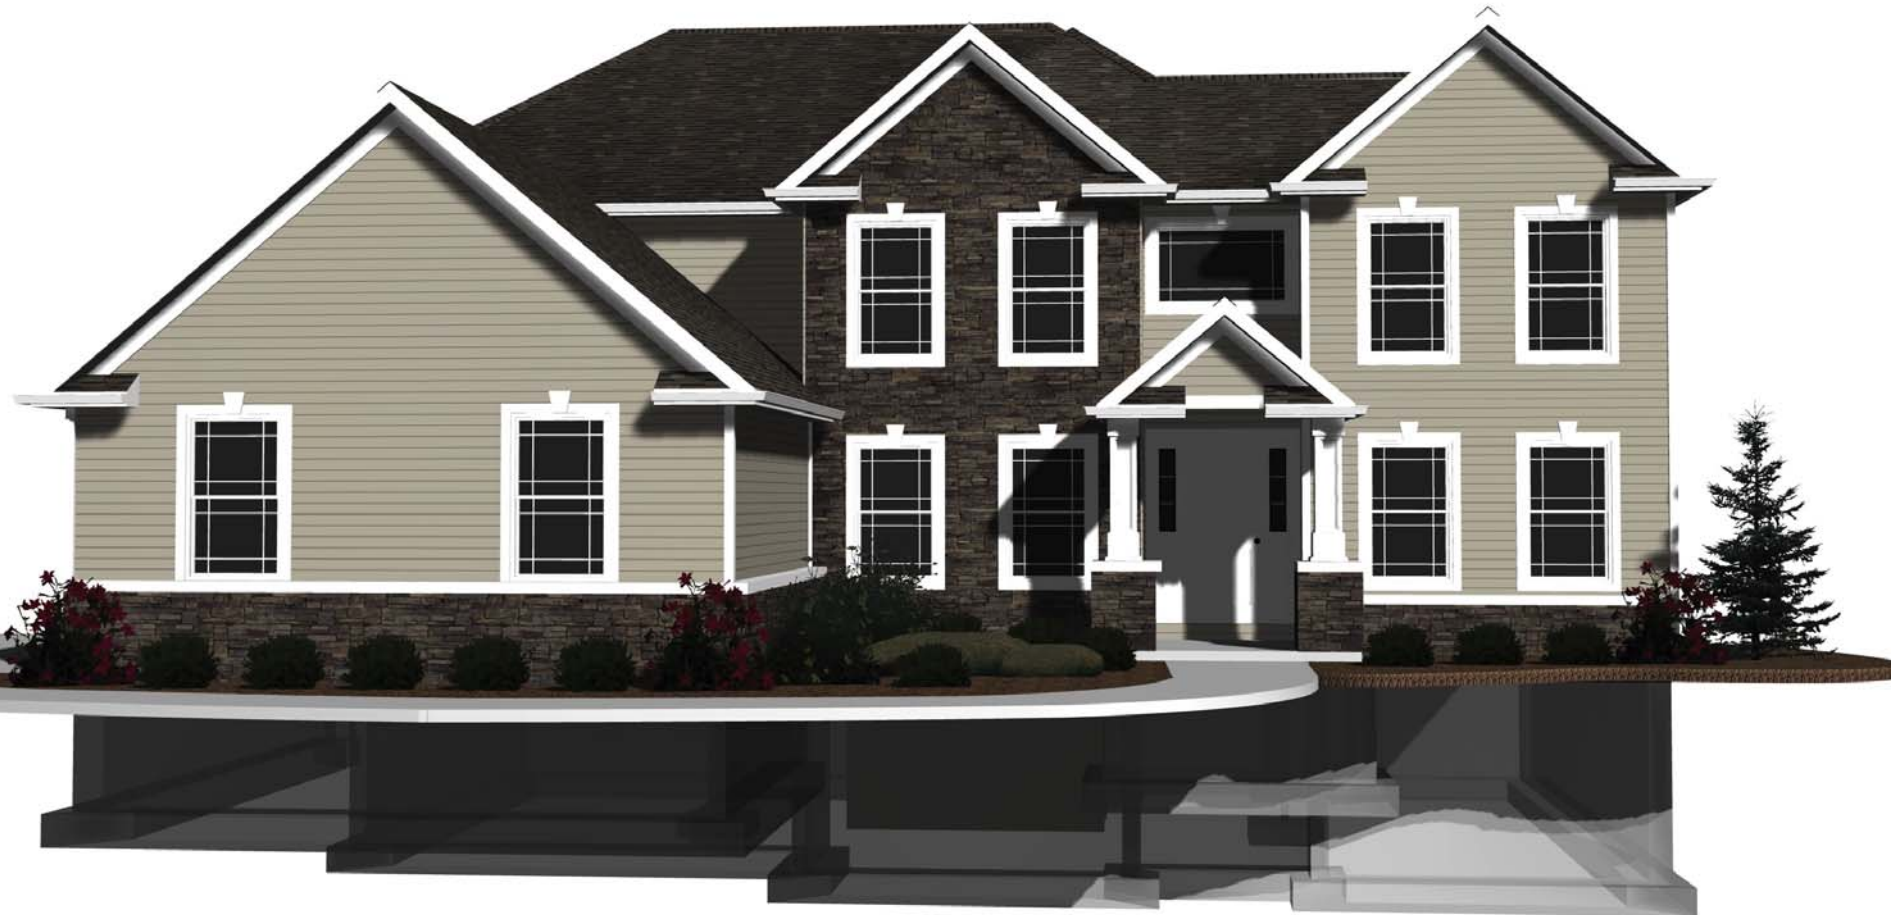

6788 Providence
Whitehouse, Ohio
419.705.1091
www.HomesByJoshDoyle.com

The 2367 Green Bay

2367 Square feet

1.5 Story

4 Bedrooms

2.5 Bath

True Custom, from design to finish. A lasting quality investment.