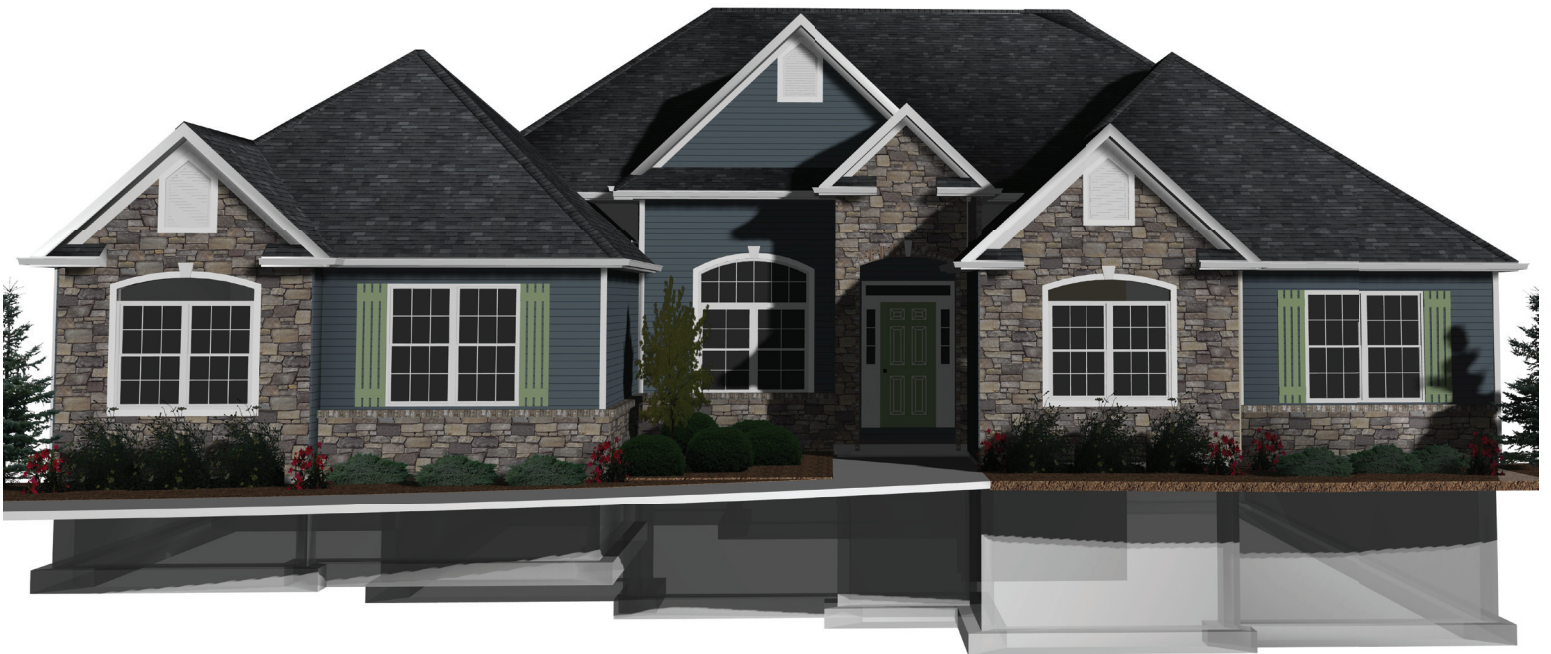

The VERMONT

Ranch | 2706 SqFt | 5 Beds | 2.5 Baths

True custom. From design to finish.

It all starts with the design, and at Homes by Josh Doyle, you can choose and modify one of our many plans, or start fresh with your own ideas. Let Josh design your custom dream home for **FREE**. All of our homes are built for each customer based on their specific wants, needs and budget.

Schedule your FREE design and estimate today!

SIDE ELEVATIONS

1ST FLOOR

Our homes are designed with an open concept. We do this to share living space and experience with your family, make your home feel larger, and to allow natural light throughout.

BASEMENT

Our basements are designed for maximum openness, keeping all utilities like ductwork, pipes, wires, beams and poles out of your future finished spaces ultimately saving you time and money.

HomesByJoshDoyle.com | 419.705.1091
10075 Waterville St. | Whitehouse, OH