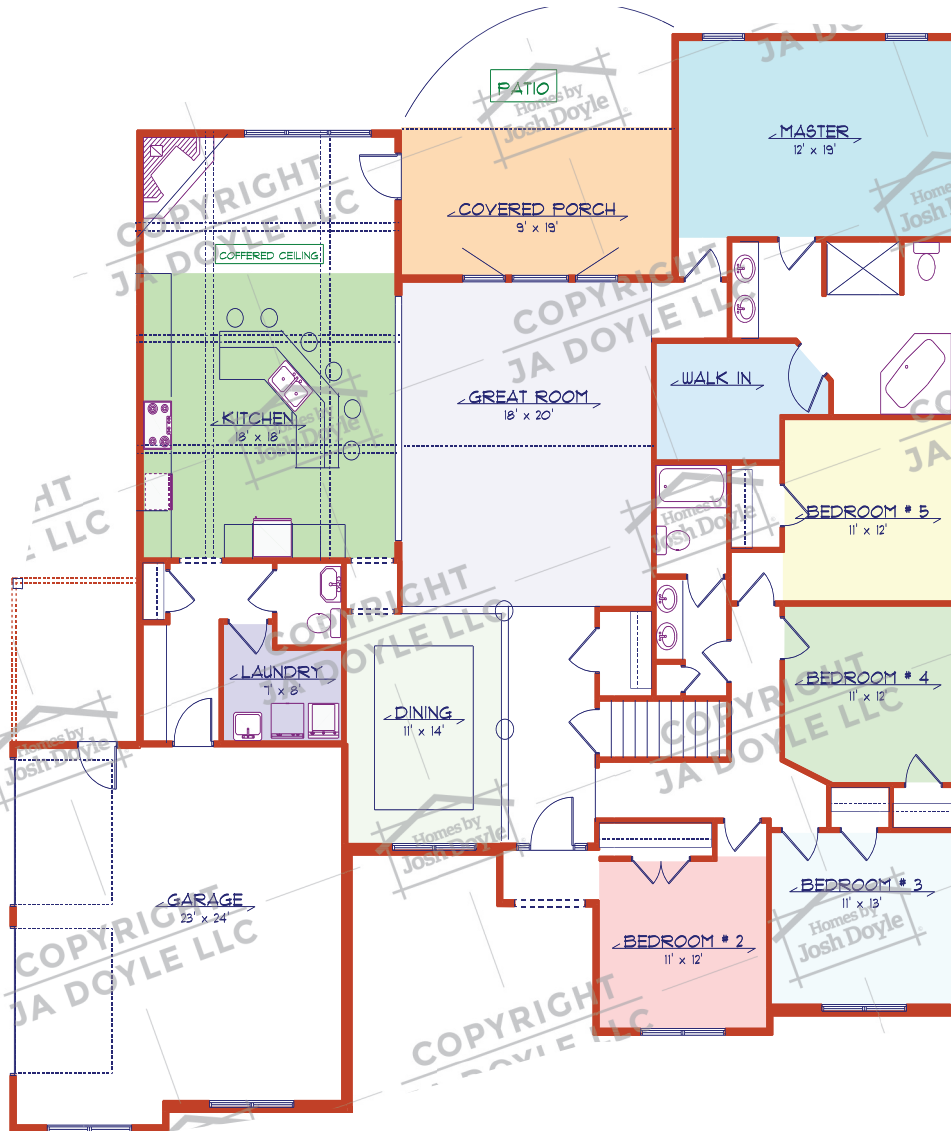

The VERMONT

Ranch | 2706 SqFt | 5 Beds | 2.5 Baths

True custom. From design to finish.

It all starts with the design, and at Homes by Josh Doyle, you can choose and modify one of our many plans, or start fresh with your own ideas. Let Josh design your custom dream home for **FREE**. All of our homes are built for each customer based on their specific wants, needs and budget.

Schedule your FREE design and estimate today!

SIDE ELEVATIONS

1ST FLOOR

Our homes are designed with an open concept. We do this to share living space and experience with your family, make your home feel larger, and to allow natural light throughout.

BASEMENT

Our basements are designed for maximum openness, keeping all utilities like ductwork, pipes, wires, beams and poles out of your future finished spaces ultimately saving you time and money.

HomesByJoshDoyle.com | 419.705.1091
10075 Waterville St. | Whitehouse, OH