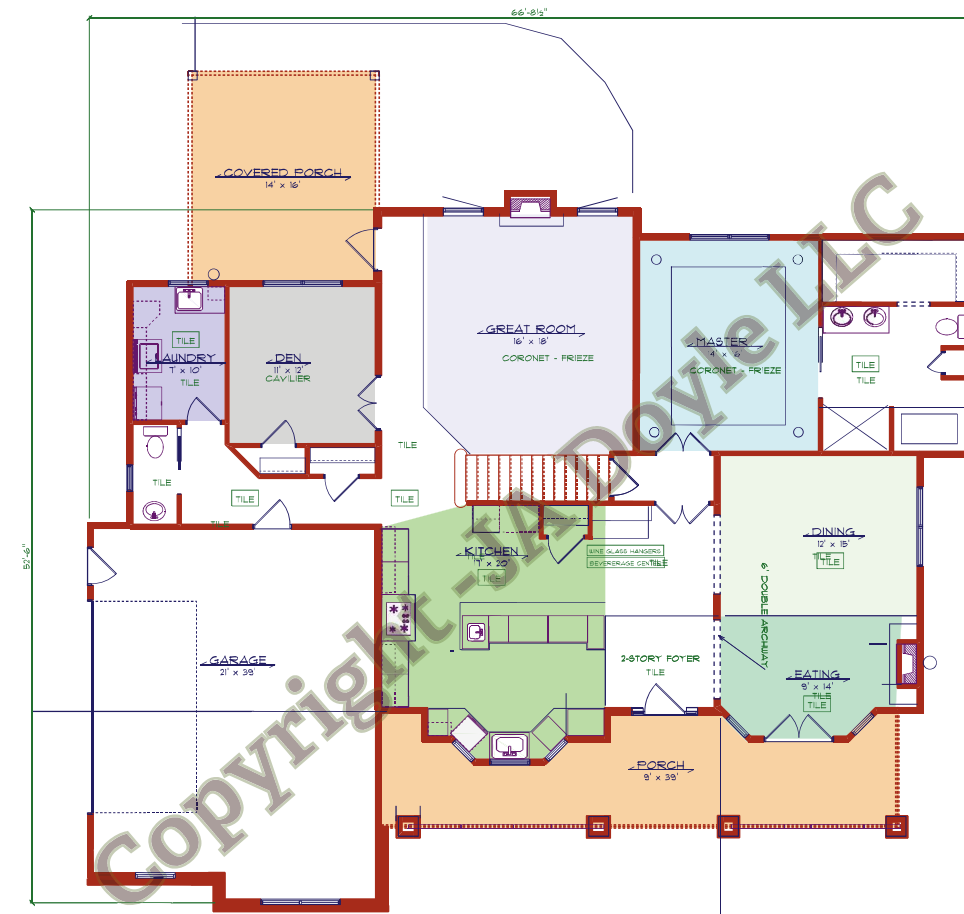

6788 Providence
Whitehouse, OH
419.705.1091
www.HomesByJoshDoyle.com

The 3100 Buckeye

3100 Square feet

1.5 Story

4 Bedrooms

3.5 Bath

True Custom, from design to finish. A lasting quality investment.

1st Floor

2nd Floor