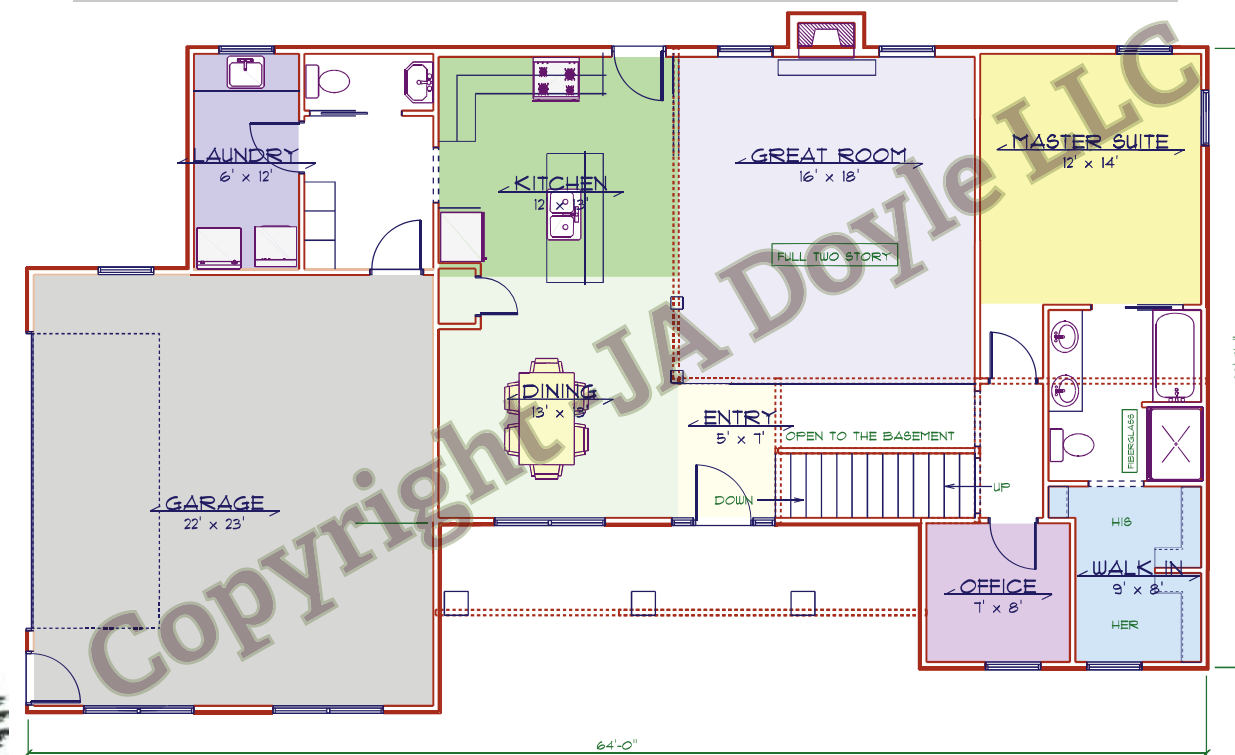

6788 Providence
Whitehouse, OH
419.705.1091
www.HomesByJoshDoyle.com

The 2252 Farmstead 2

2252 Square feet

1.5 Story

4 Bedrooms

2.5 Bath

True Custom, from design to finish. A lasting quality investment.

COPYRIGHT - JA DOYLE LLC