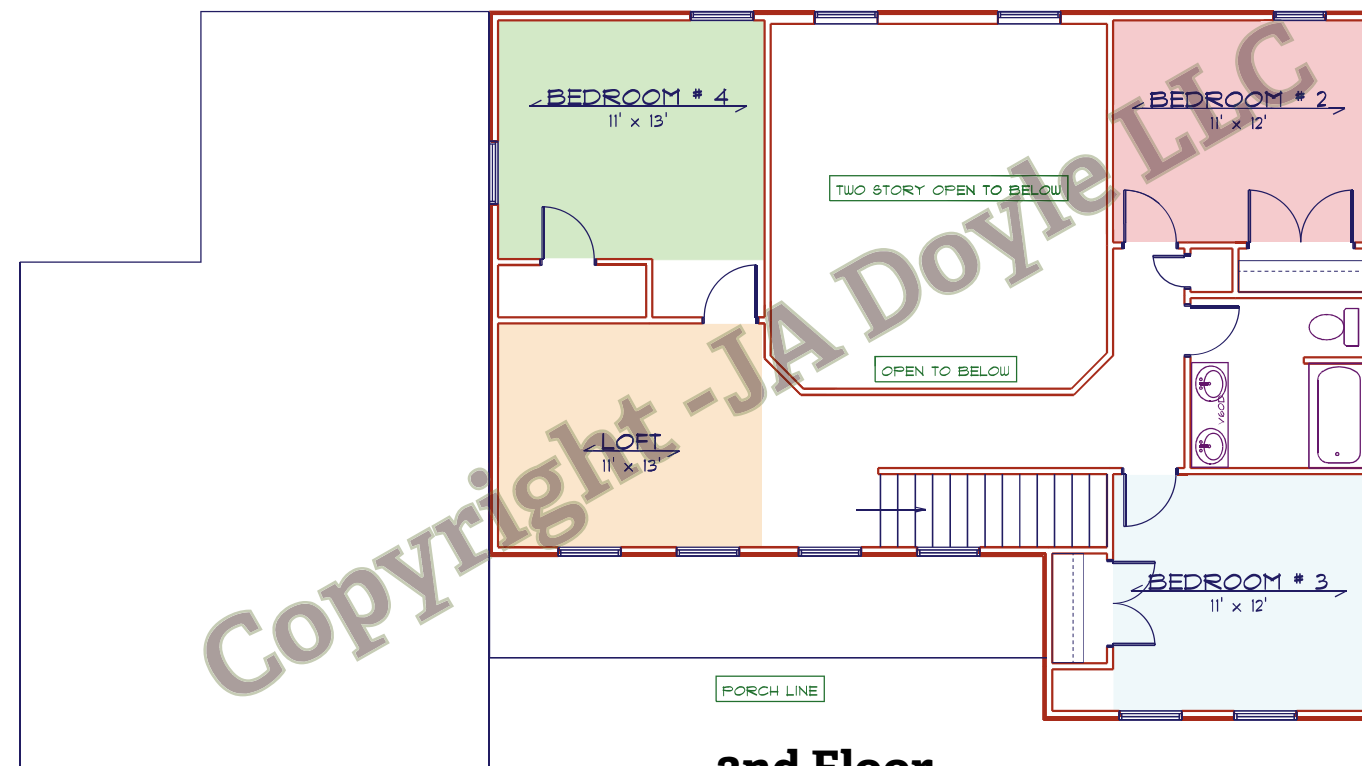

6788 Providence
Whitehouse, OH
419.705.1091
www.HomesByJoshDoyle.com

The 2252 Farmstead 2

2252 Square feet

1.5 Story

4 Bedrooms

2.5 Bath

True Custom, from design to finish. A lasting quality investment.

COPYRIGHT - JA DOYLE LLC